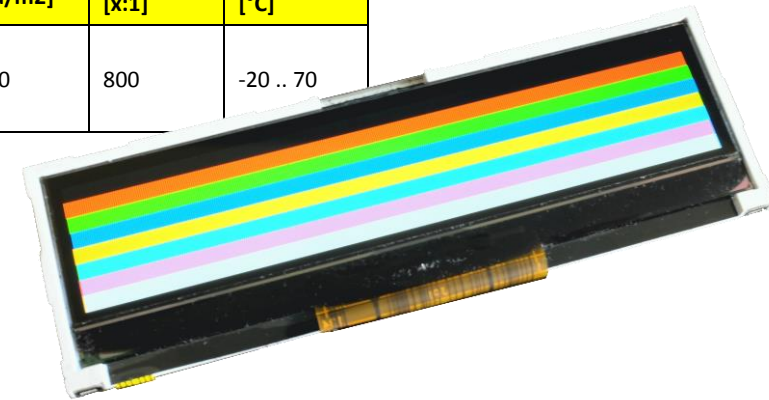

Custom designed Displays in time

Different market fields require there special TFT formats. Especially the market of Home-Appliance goods needs wide landscape formats. A smart design is the YB-TG32064C01A-N-A1 from Yeebo Display Ltd. which is a semi-custom made TFT Module free available for our customers.

Type-No.	Dia. ["]	Size [mm]	Resolution	Format	Interface	Techn.	Colors	Brightn. [cd/m2]	Contrast [x:1]	Op.Temp. [°C]
YB-TG32064C01A-N-A1	2.8	AA 70.0 x 14.0 OL 76.9 x 25.1 x 2.7	320/RGB x 64	20:4	SPI 24 Pin socket	TN	262k	500	800	-20 .. 70