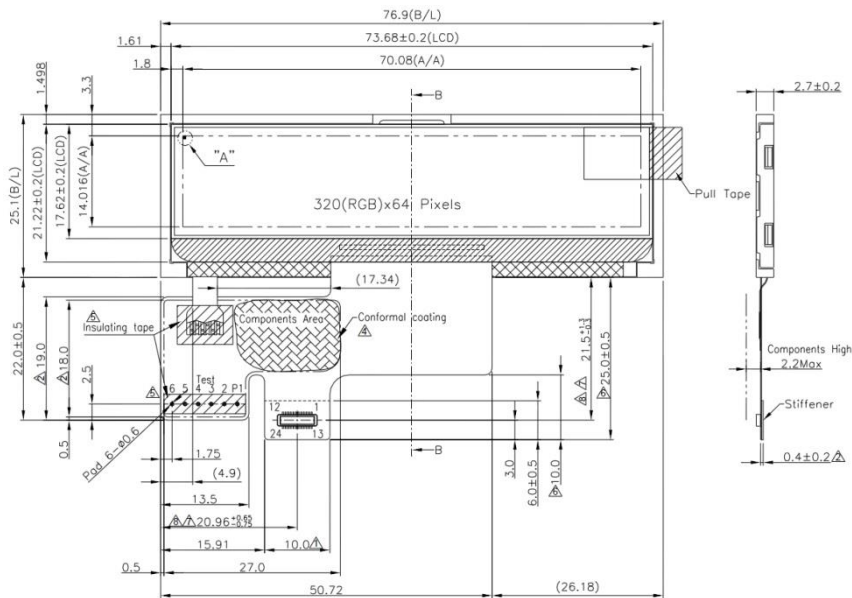

Type-No.	Dia. ["]	Size [mm]	Resolution	Format	Interface	Techn.	Colors	Brightn. [cd/m2]	Contrast [x:1]	Op.Temp. [°C]
YB-TG32064C01A-N-A1	2.8	AA 70.0 x 14.0 OL 76.9 x 25.1 x 2.7	320/RGB x 64	20:4	SPI 24 Pin socket	TN	262k	500	800	-20 .. 70