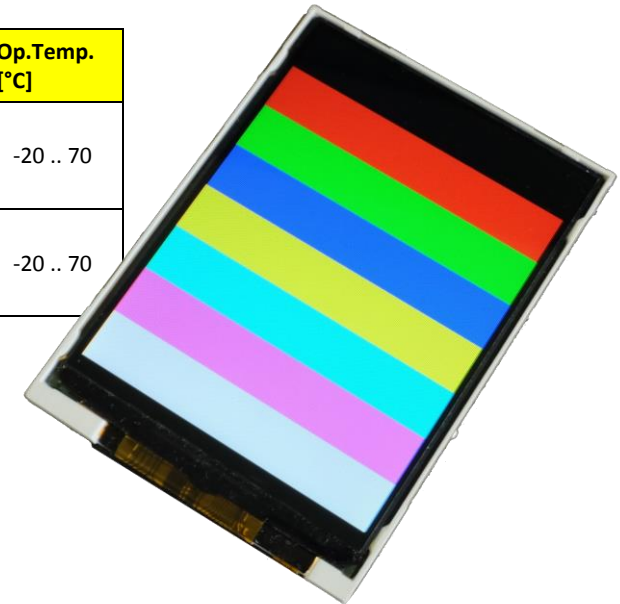

Unique Diamonds in Displays

The IPS TFT-Technology was so far more common for mid and big size TFT Displays, more and more also small size TFT are available in this technology. DMB Technics can offer two major dimensions (2.4" and 2.8") TFT modules from YEEBO LCD Ltd. with an excellent viewing angle of 80°/80°/80°/80°.

Type-No.	Dia. ["]	Size [mm]	Resolution	Format	Interface	Techn.	Colors	Brightn. [cd/m2]	Contrast [x:1]	Op.Temp. [°C]
YB-TG240320S25A-N-B0	2.4	AA 36.7 x 49.0 OL 42.0 x 59.0 x 2.1	240(RGB) x 320	4:3 Portrait	18bitRGB 39 Pin ZIF	IPS	262K	350	800	-20 .. 70
YB-TG240320S26A-N-A0	2.8	AA 43.2 x 57.6 OL 49.0 x 69.0 x 2.1	240(RGB) x 320	4:3 Portrait	18bitRGB 35 Pin ZIF	IPS	262K	350	800	-20 .. 70

Furthermore based on these IPS glasses also semi-custom designs in small lot-quantities are available.

Actually we have some reference samples available. Please contact us if you have a project in planning. Our Technics- and Sales-Team can advise you for an efficient and optimized TFT Design.

Christa Barmettler:
Giuliana Spadoni:
Johannes Billig:
Richard Günther:

c.barmettler@dmotechnics.com
g.spadoni@dmotechnics.com
j.billig@dmotechnics.com
r.guenther@dmotechnics.com